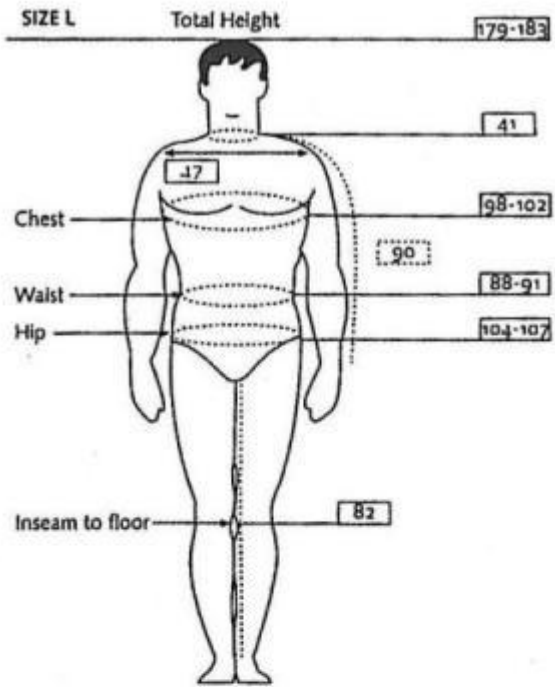

WOMAN

MAN

MAN										
OVERSIZE WIDTH	23	24	25	26	27	28	29	30		
LENGTH	90	94	98	102	106	110	114			
USA	XS	S	M	L	XL	XXL	3XL	4XL	5XL	6XL
EU	44	46	48	50	52	54	56	58	60	62
WOMAN										
OVERSIZE WIDTH	17	18	19	20	21	22	23			
LENGTH	68	72	76	80	84	88	92			
D	32	32	34	36	38	40	42	44	46	
I	36	38	40	42	44	46	48	50	58	
F	32	34	36	38	40	42	44	46	48	
USA		XXS	XS	S	M	L	XL	XXL	3XL	
UK		4	6	8	10	12	14	16	18	
KID										
height in cm	104	116	128	140	152	164				
Age	3/4	4/5	6/7	8/9	10/11	12/14				
USA		XXS	XS	X	M	L	XL			