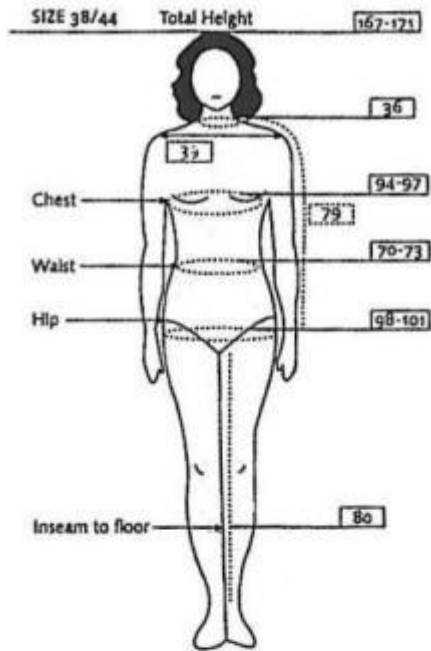

WOMAN

MAN

MAN										
OVERSIZE WIDTH	23	24	25	26	27	28	29	30		
LENGTH	90	94	98	102	106	110	114			
USA	XS	S	M	L	XL	XXL	3XL	4XL	5XL	6XL
EU	44	46	48	50	52	54	56	58	60	62
WOMAN										
OVERSIZE WIDTH	17	18	19	20	21	22	23			
LENGTH	68	72	76	80	84	88	92			
D	32	32	34	36	38	40	42	44	46	
I	36	38	40	42	44	46	48	50	58	
F	32	34	36	38	40	42	44	46	48	
USA		XXS	XS	S	M	L	XL	XXL	3XL	
UK		4	6	8	10	12	14	16	18	
KID										
height in cm	104	116	128	140	152	164				
Age	3/4	4/5	6/7	8/9	10/11	12/14				
USA		XXS	XS	X	M	L	XL			